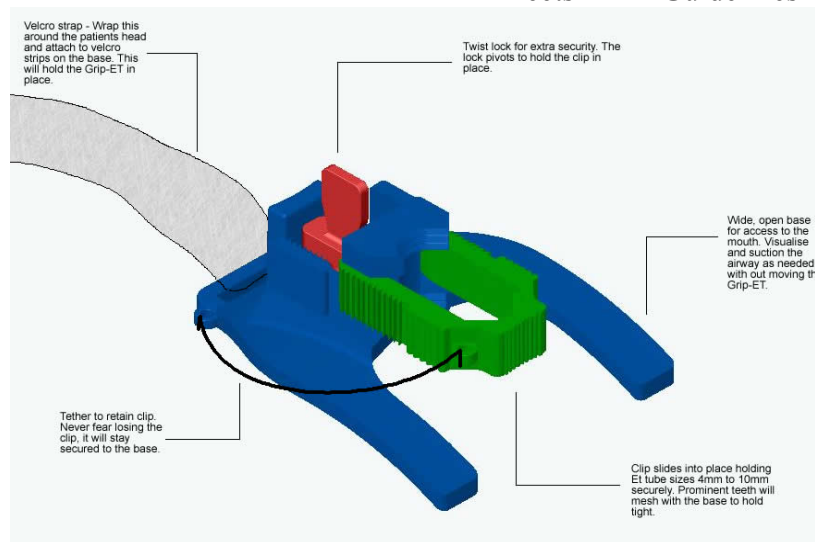

## Endotracheal Tube Holder (ETH)

Once you're in..... Keep it in...with the **Grip-ET™**

### Easy to Use!

- Optional Bite Block
- Clips in place quickly & locks securely!
- Unique non-tube crimping design!  
(Maintains entire internal tube diameter)
- Improved airway access for suctioning!
- Allows access for oral hygiene needs
- Superior airway visualization!
- Fits ET tube sizes 4.5mm thru 10mm
- Fits most size LMA's
- Works on either side of the mouth
- Meets AHA Guidelines

Ordering Information	Description
PRA-GE	Endotracheal Tube Holder
PRA-GE-L	Endotracheal Tube Holder (Long Clip)
PRA-GEB	Endotracheal Tube Holder w/ bite block
PRA-GEB-L	Endotracheal Tube Holder w/bite block (Long Clip)